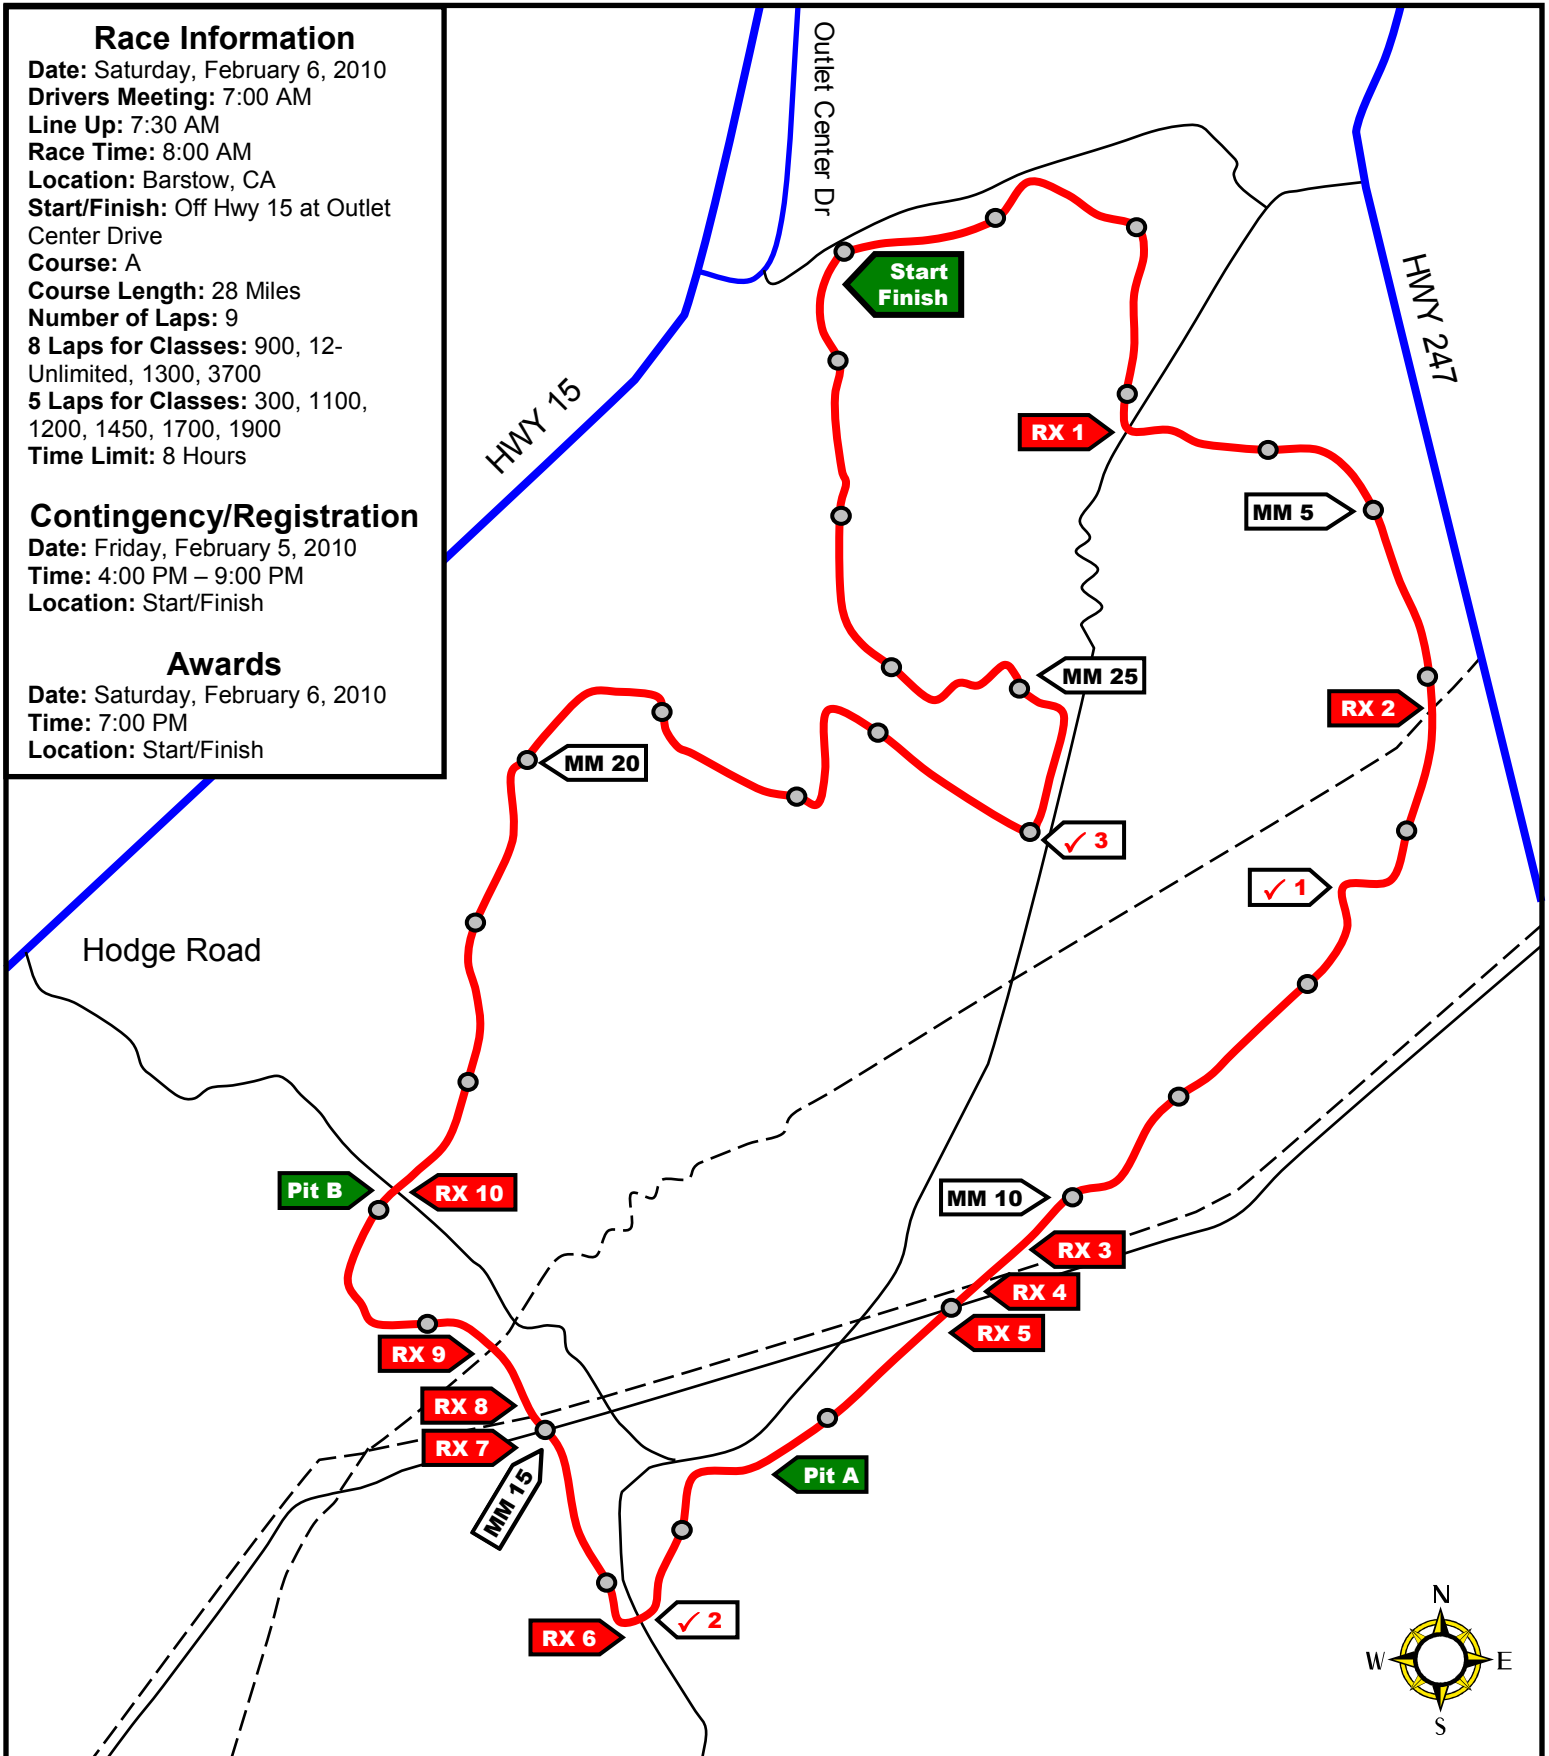

WILD WASH 250

Race Information

Date: Saturday, February 6, 2010
Drivers Meeting: 7:00 AM
Line Up: 7:30 AM
Race Time: 8:00 AM
Location: Barstow, CA
Start/Finish: Off Hwy 15 at Outlet Center Drive
Course: A
Course Length: 28 Miles
Number of Laps: 9
8 Laps for Classes: 900, 12-Unlimited, 1300, 3700
5 Laps for Classes: 300, 1100, 1200, 1450, 1700, 1900
Time Limit: 8 Hours

Contingency/Registration

Date: Friday, February 5, 2010
Time: 4:00 PM – 9:00 PM
Location: Start/Finish

Awards

Date: Saturday, February 6, 2010
Time: 7:00 PM
Location: Start/Finish

MDR Productions, 1853 Parkway Drive, South El Monte, CA 91733
Phone: (626)442-9320 Fax: (626)579-6051 www.mdrracing.com